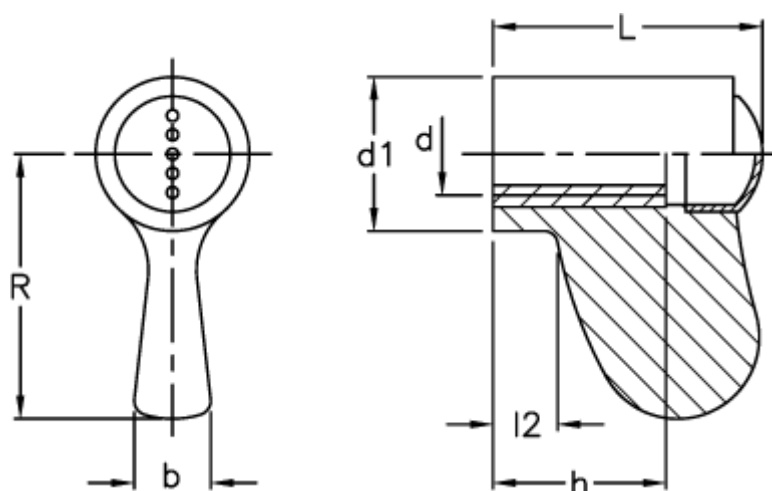

Article number: 23052254061

Description: E+G Single wing nut
ESN.70-B M8-C1, black centre cap

Measures

b	= 10
d1	= 20
d 6H	= M8
h	= 20
L	= 36
l2	= 8.0
R	= 35.0